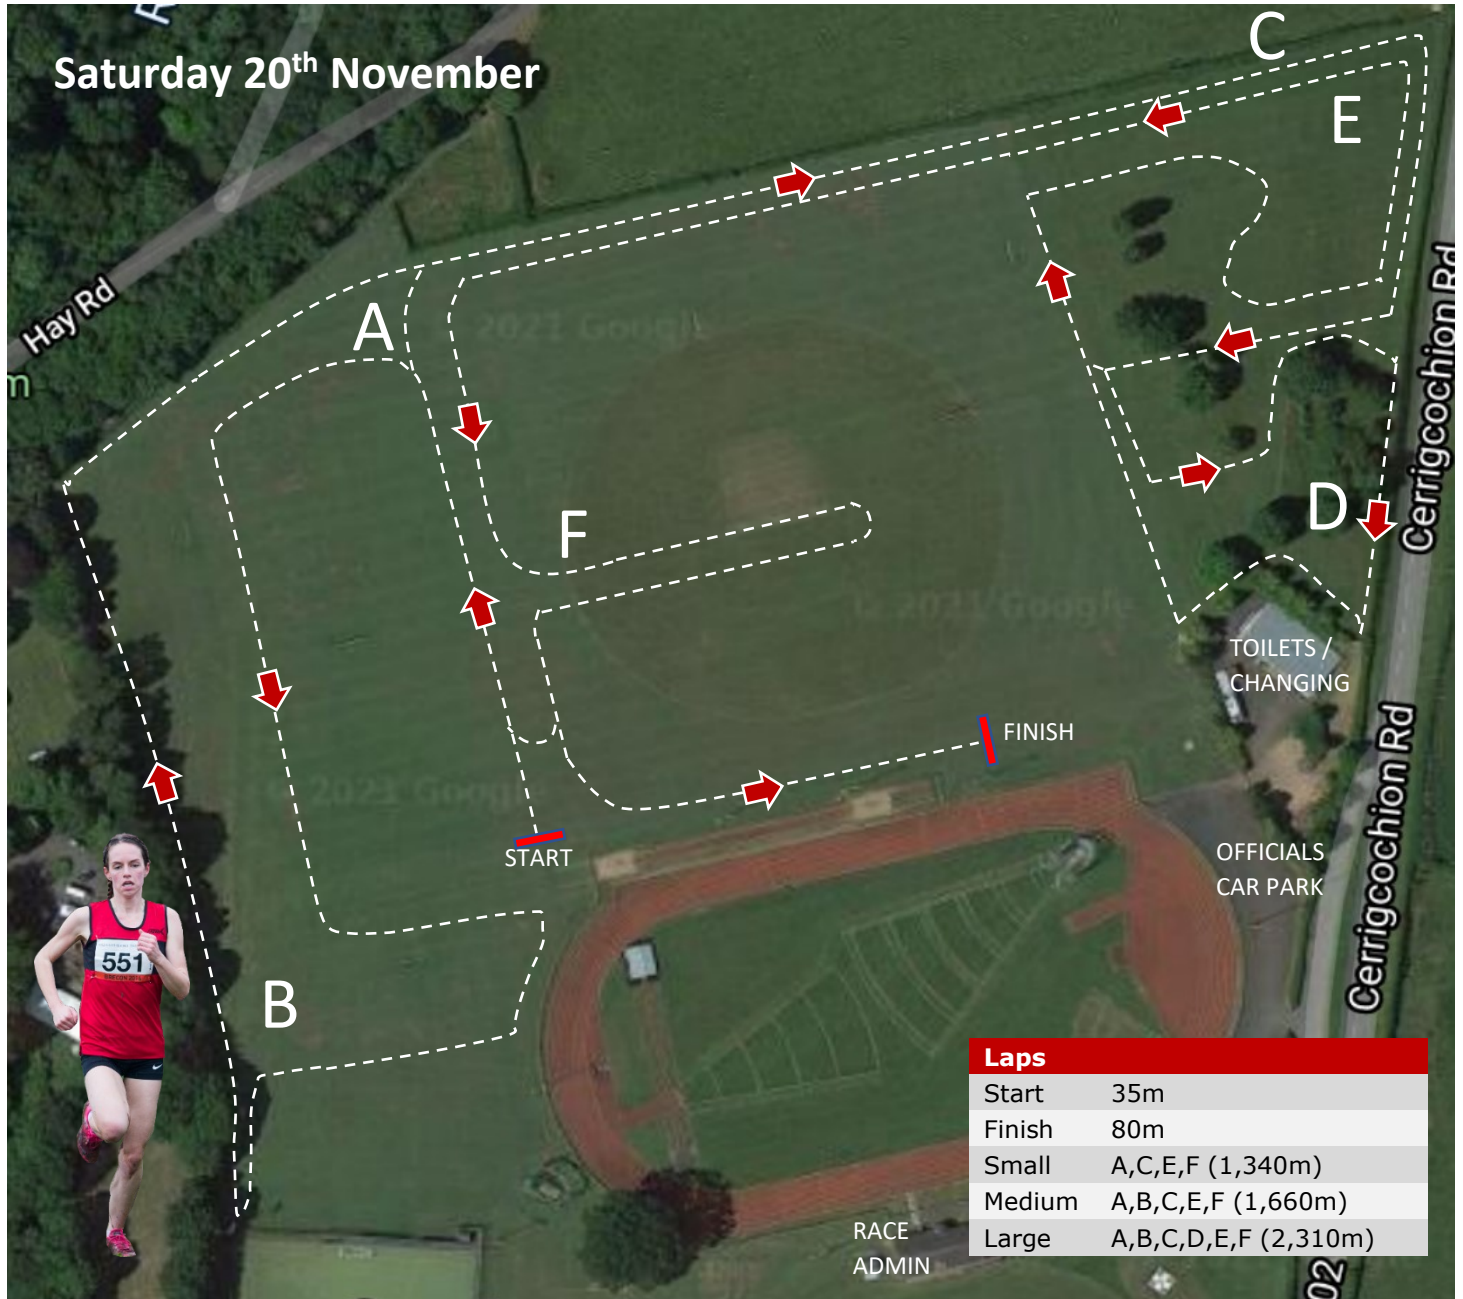

**LISTEN  
ENGAGE  
REPRESENT**

**2021 WELSH INTER-SCHOOLS / INTER-REGIONAL  
CROSS-COUNTRY CHAMPIONSHIPS**

**INC WELSH COLLEGES CHAMPIONSHIPS U17/U20**

**WELSH ATHLETICS  
ATHLETAU CYMRU**

Laps	
Start	35m
Finish	80m
Small	A,C,E,F (1,340m)
Medium	A,B,C,E,F (1,660m)
Large	A,B,C,D,E,F (2,310m)

Race	Time	Age Group	Course	Distance
1	11:30	Primary Girls	Start, 1 Small Lap, Finish	1,455m
2	11:45	Primary Boys	Start, 1 Medium Lap, Finish	1,455m
3	12:00	Senior Women & Masters	Start, 1 Small, 2 Large Laps, Finish	6,075m
4	12:45	School Years 7/8 (U13 Girls)	Start, 1 Large Lap, Finish	2,425m
5	13:00	School Years 7/8 (U13 Boys)	Start, 1 Large Lap, Finish	2,425m
6	13:15	School Years 9/10 (U15 Girls)	Start, 1 Small, 1 Large Lap, Finish	3,765m
7	13:35	School Years 9/10 (U15 Boys)	Start, 1 Small, 1 Large Lap, Finish	3,765m
8	13:55	School Years 11 – 14 (U17 & U20 Women)	Start, 2 Large Laps, Finish	4,735m
9	14:25	School Years 11 – 14 (U17 & U20 Men)	Start, 2 Medium, 1 Large Lap, Finish	5,745m
10	14:50	Senior Men & Masters	Start, 4 Large Laps, Finish	9,355m

**Penlan Arena, Brecon**

**Sat Nav: LD3 9SR**