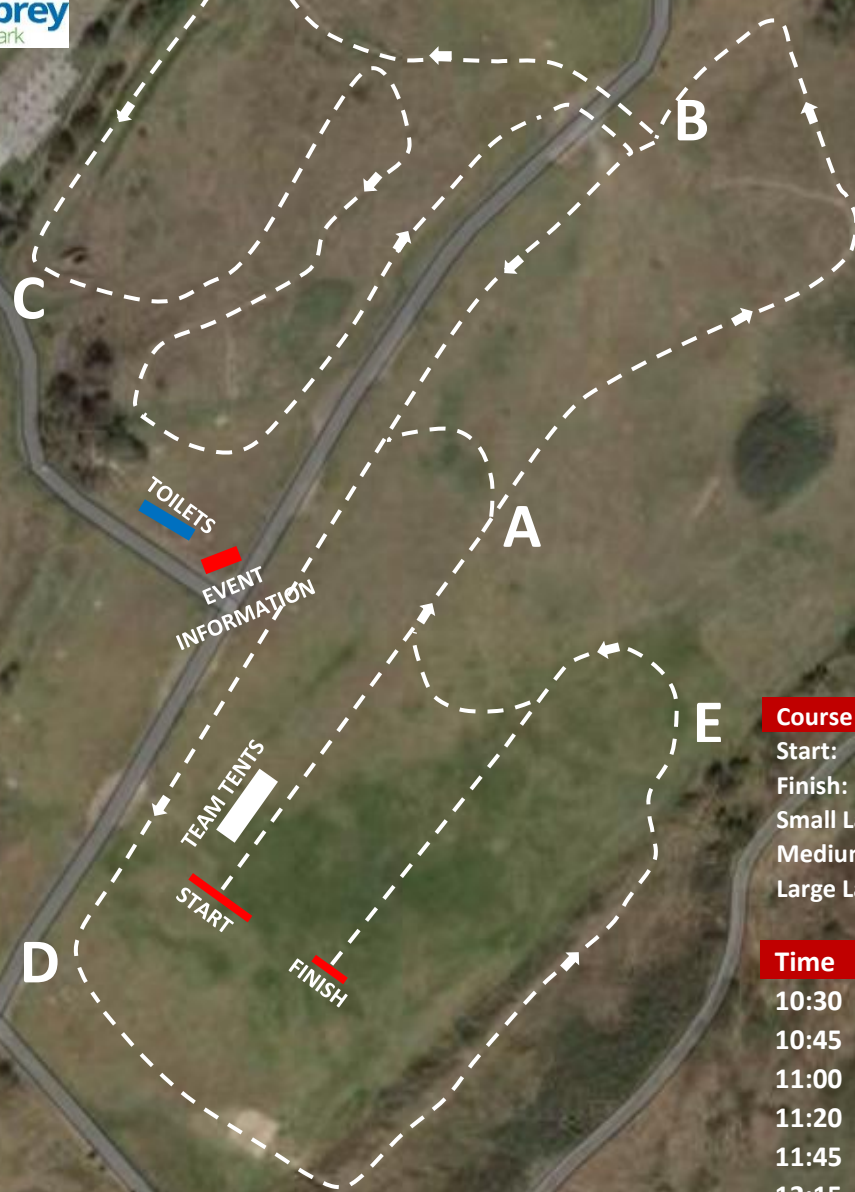

# 2022 SIAB CROSS COUNTRY INTERNATIONAL

## SATURDAY 26<sup>TH</sup> MARCH

### Course Laps

Start:	100m
Finish:	100m
Small Lap: A,D,E	1,000m
Medium Lap: A,B,D,E	1,400m
Large Lap: A,B,C,D,E	2,400m

**PEMBREY COUNTRY PARK**  
**SAT NAV: SA16 0EJ**

### Time Race Distance

Time	Race	Distance
10:30	Primary Girls (1 x Medium Lap)	1,600m
10:45	Primary Boys (1 x Medium Lap)	1,600m
11:00	Junior Girls (2 x Medium Lap)	3,000m
11:20	Junior Boys (1 x Medium, 1 x Large)	4,000m
11:45	Inter Girls (1 x Medium, 1 x Large)	4,000m
12:15	Inter Boys (1 x Small, 2 x Large)	6,000m
13:00	Junior Girls & Boys Mixed Relay (4 x Medium)	4 x 1500m (2 Girls & 2 Boys)
13:35	Inter Girls & Boys Mixed Relay (4 x Medium)	4 x 1500m (2 Girls & 2 Boys)