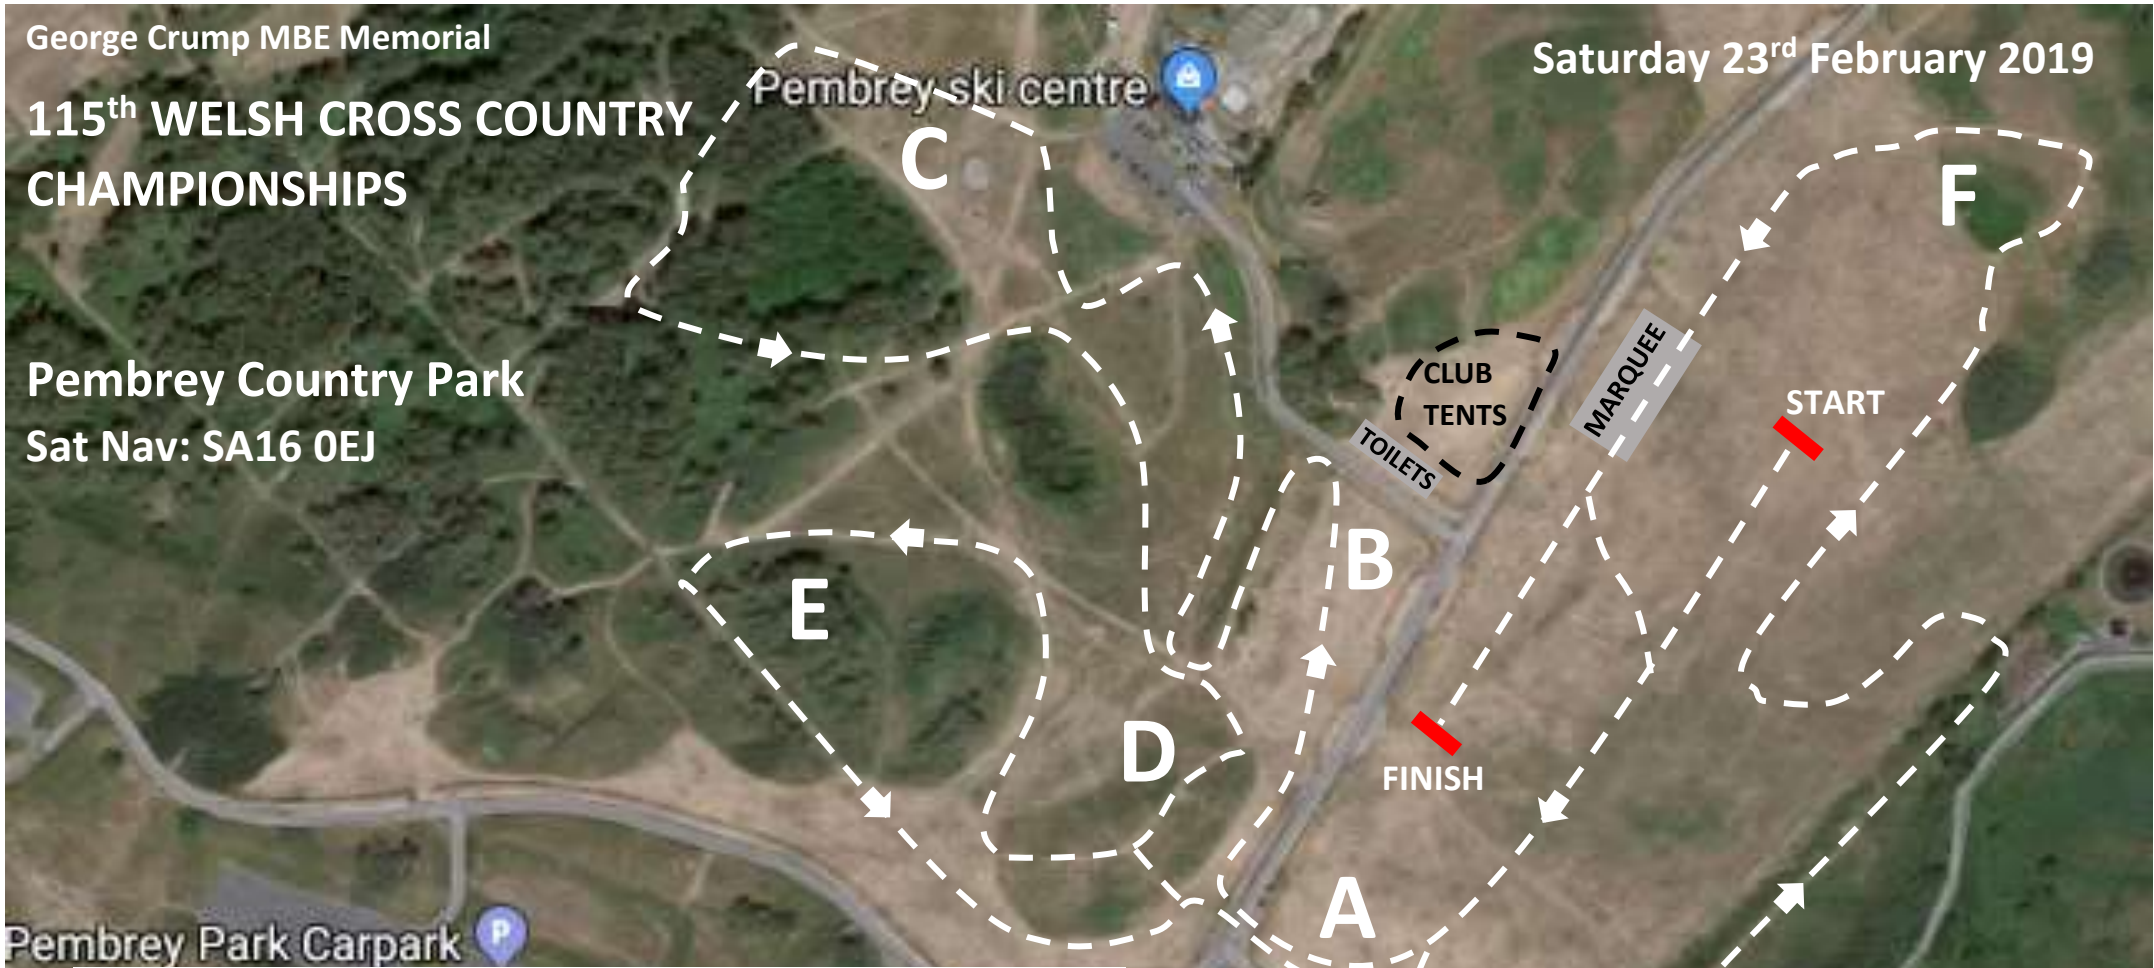

George Crump MBE Memorial

Saturday 23rd February 2019

115th WELSH CROSS COUNTRY CHAMPIONSHIPS

Pembrey Country Park
Sat Nav: SA16 0EJ

Race	Time	Category	Course	Distance
1	11:00	Under 13 Boys	Start, Medium + Finish	3,150m
2	11:15	Under 13 Girls	Start, Medium + Finish	3,150m
3	11:30	Under 15 Boys	Start, Small, Medium + Finish	4,540m
4	11:50	Under 15 Girls	Start, Small, Medium + Finish	4,540m
5	12:15	Senior Women/Masters / M65+	Start, Large, Large + Finish	7,360m
6	13:10	Primary Boys	Start, Small (with shortcut) + Finish	1,550m
7	13:25	Primary Girls	Start, Small (with shortcut) + Finish	1,550m
8	13:40	Under 17 Men	Start, Small, Large + Finish	5,150m
9	14:05	Under 17/20 Women	Start, Small, Large + Finish	5,150m
10	14:35	U20 Men	Start, Large, Large + Finish	7,360m
11	15:10	Senior Men/Masters	Start, Medium, Large, Large + Finish	10,350m

Course Laps:

Start & Finish:	220 metres
Re-Lap Section	60 metres
Small Lap: A,F	1,330 metres
Medium Lap: A,B,C,D,F	2,930 metres
Large Lap: A,B,C,D,E,F	3,540 metres