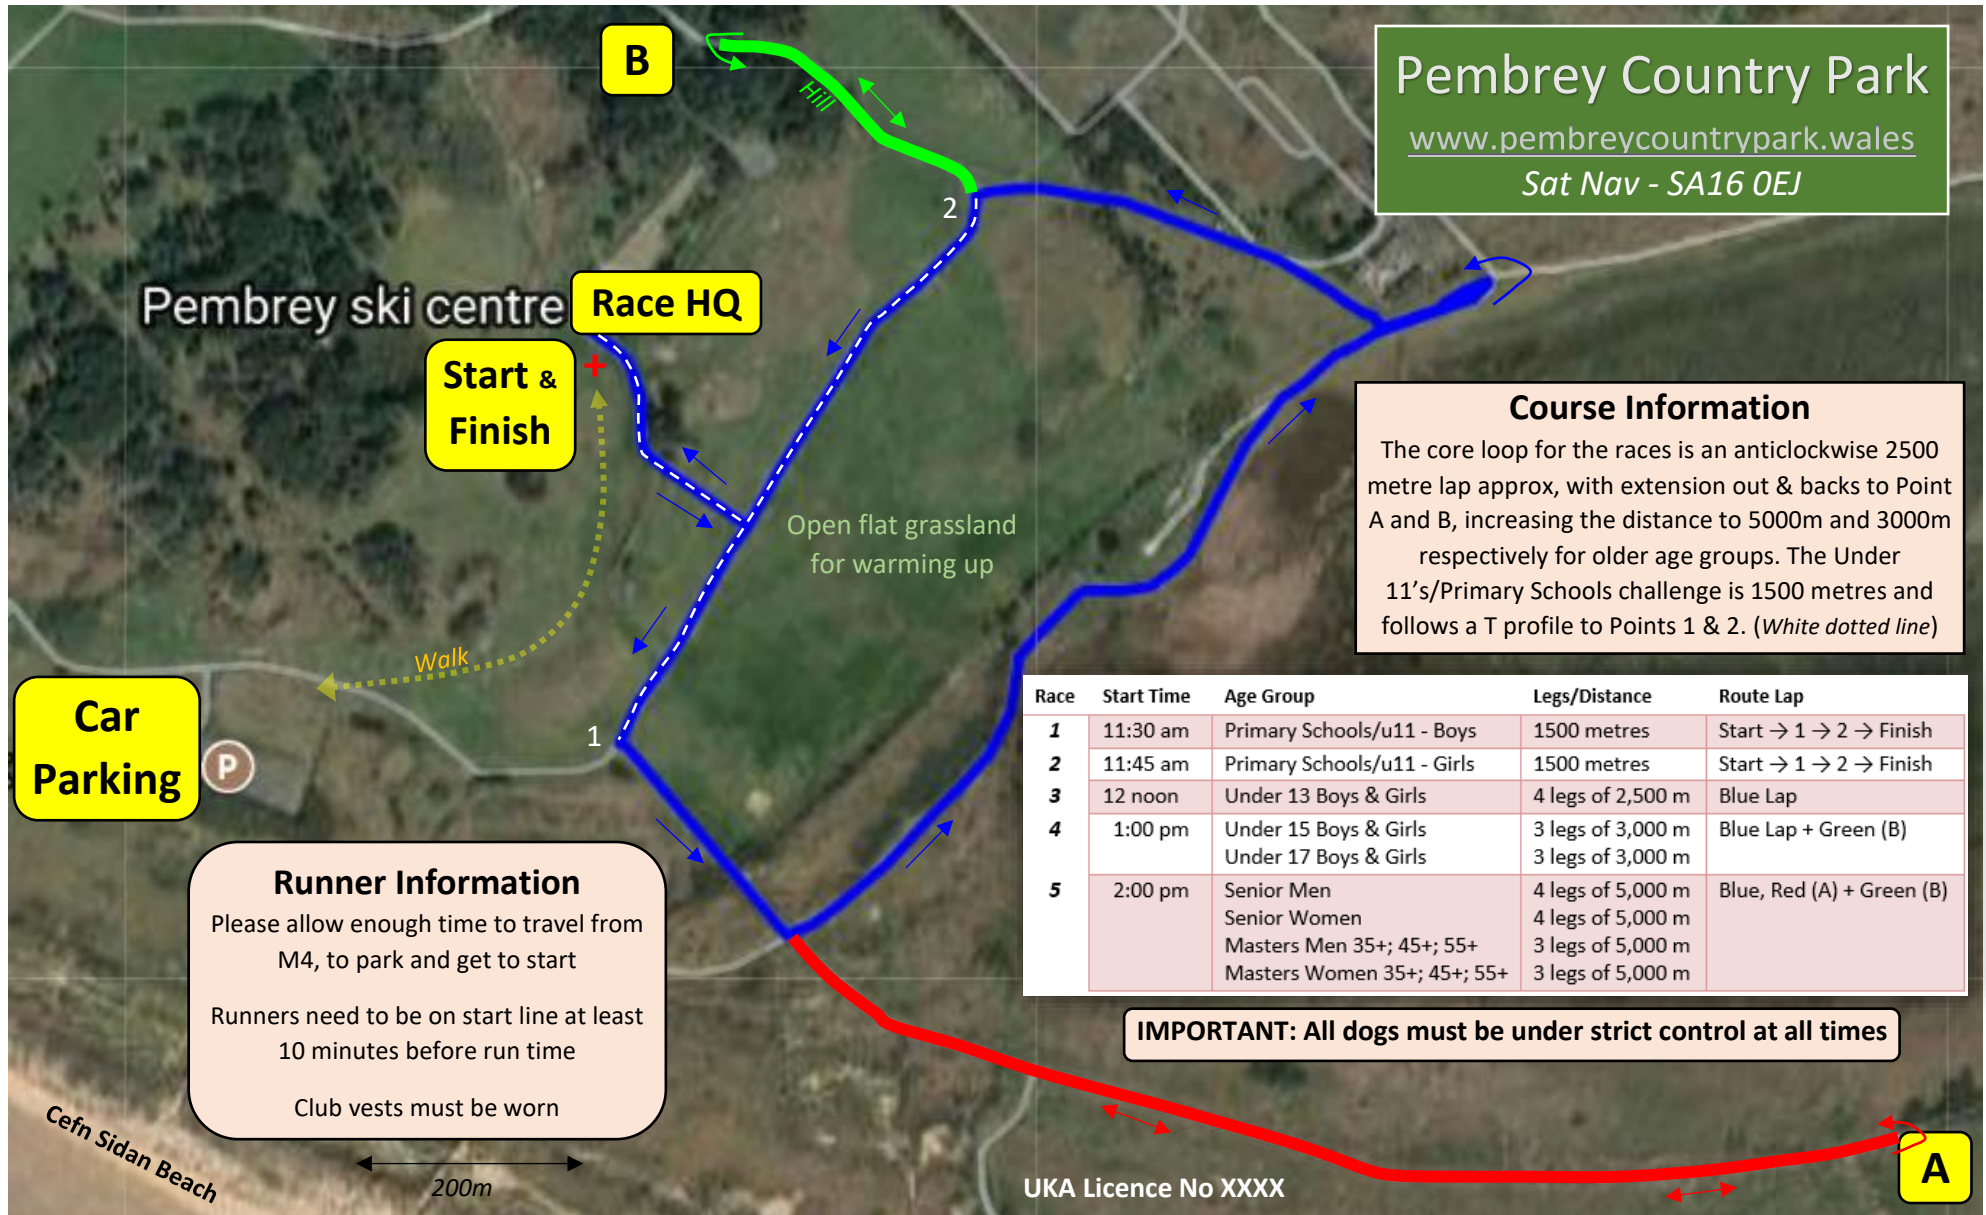

Welsh Road Relay Championships 2017

Pembrey Country Park, Llanelli Carmarthenshire – Saturday 16th September 2017

Pembrey Country Park
www.pembreycountrypark.wales
Sat Nav - SA16 0EJ

Course Information
The core loop for the races is an anticlockwise 2500 metre lap approx, with extension out & backs to Point A and B, increasing the distance to 5000m and 3000m respectively for older age groups. The Under 11's/Primary Schools challenge is 1500 metres and follows a T profile to Points 1 & 2. (White dotted line)

Race	Start Time	Age Group	Legs/Distance	Route Lap
1	11:30 am	Primary Schools/u11 - Boys	1500 metres	Start → 1 → 2 → Finish
2	11:45 am	Primary Schools/u11 - Girls	1500 metres	Start → 1 → 2 → Finish
3	12 noon	Under 13 Boys & Girls	4 legs of 2,500 m	Blue Lap
4	1:00 pm	Under 15 Boys & Girls Under 17 Boys & Girls	3 legs of 3,000 m 3 legs of 3,000 m	Blue Lap + Green (B)
5	2:00 pm	Senior Men Senior Women Masters Men 35+; 45+; 55+ Masters Women 35+; 45+; 55+	4 legs of 5,000 m 4 legs of 5,000 m 3 legs of 5,000 m 3 legs of 5,000 m	Blue, Red (A) + Green (B)

Runner Information
Please allow enough time to travel from M4, to park and get to start
Runners need to be on start line at least 10 minutes before run time
Club vests must be worn

IMPORTANT: All dogs must be under strict control at all times

NOTE: It is a £5:00 daily charge per car to enter the park; follow the signs around and you will arrive at the car park indicated